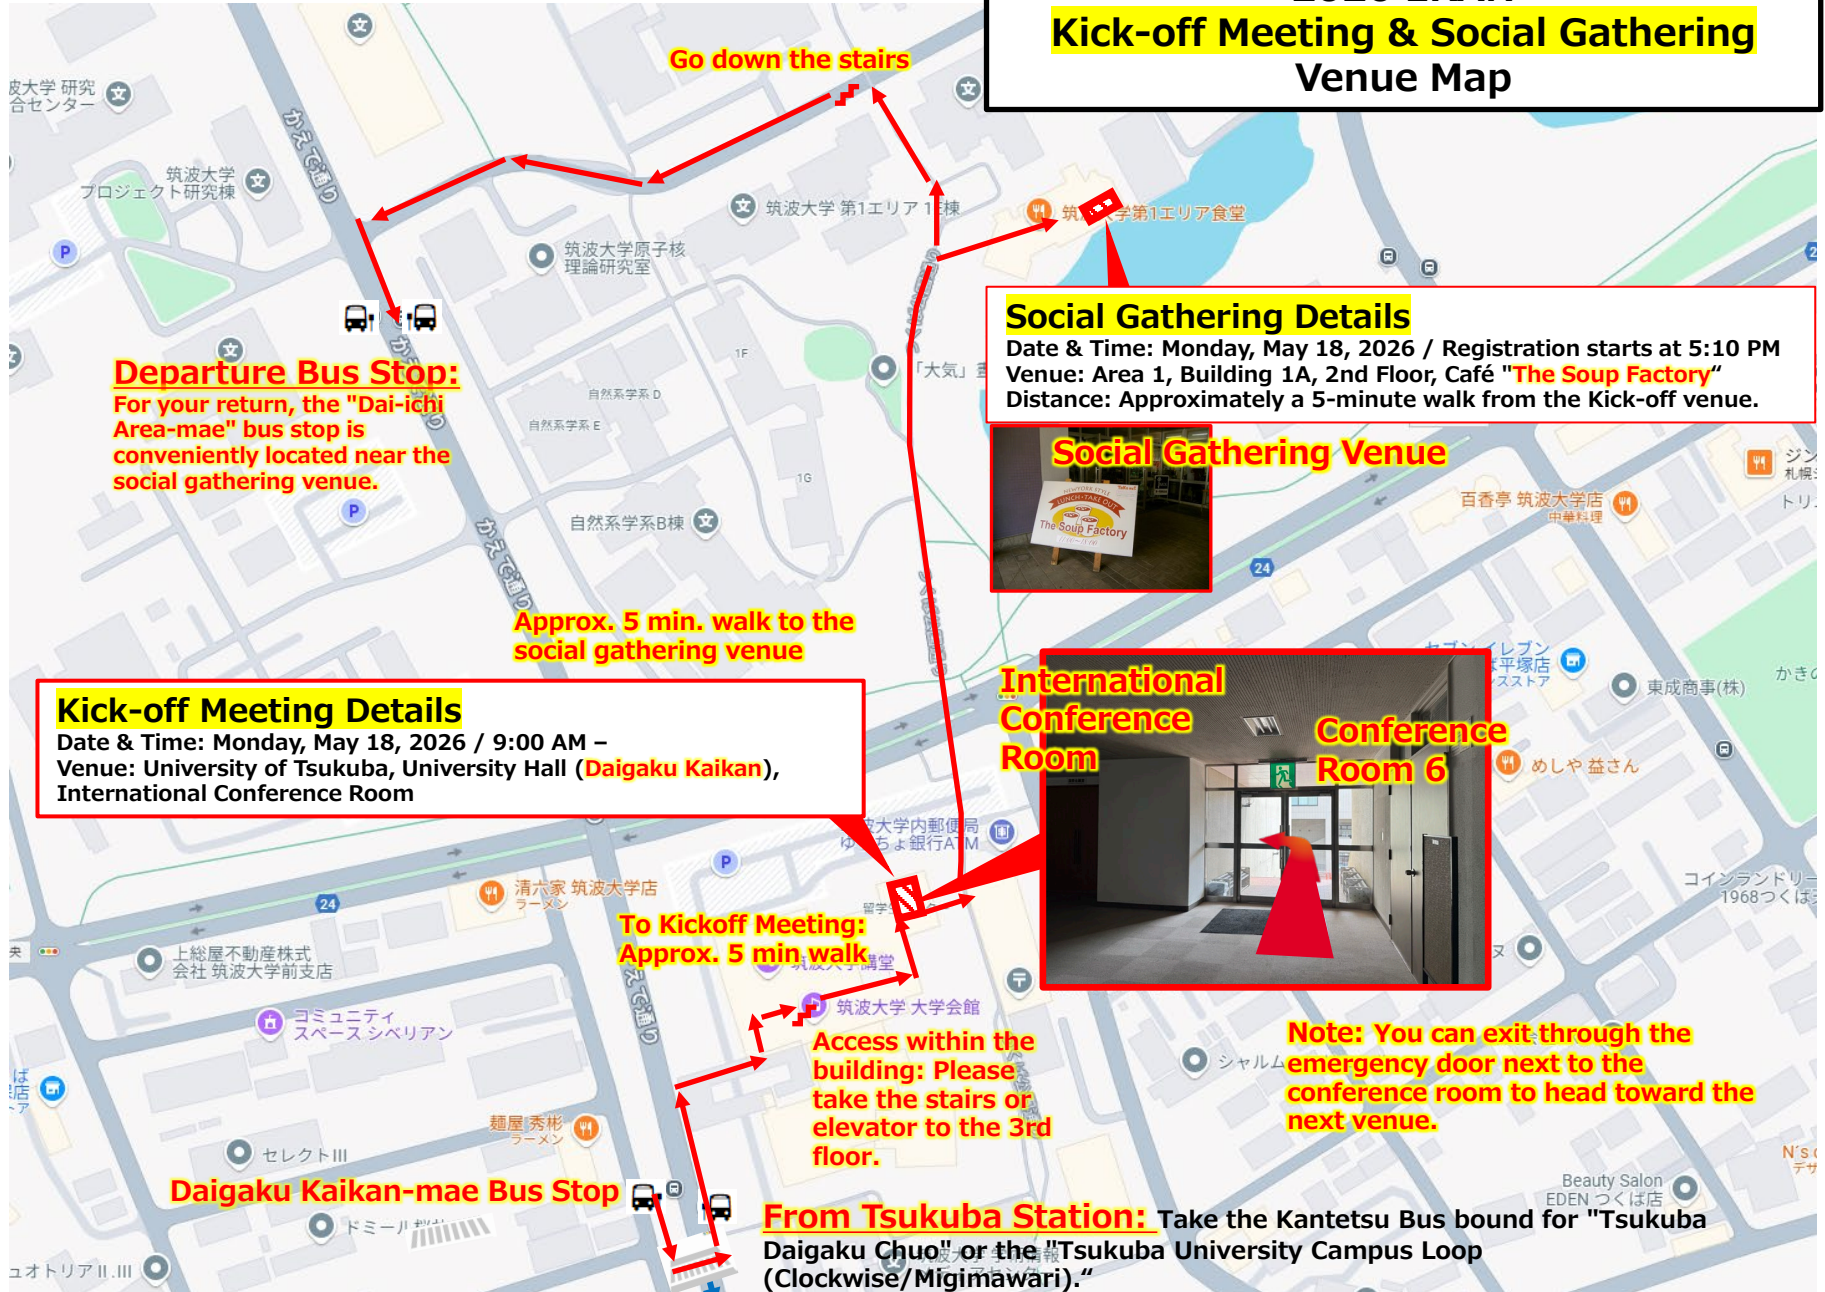

# 2026 ERAN Kick-off Meeting & Social Gathering Venue Map

## Departure Bus Stop:

For your return, the "Dai-ichi Area-mae" bus stop is conveniently located near the social gathering venue.

Daigaku Kaikan-mae Bus Stop

To Tsukuba Station

Go down the stairs

Approx. 5 min. walk to the social gathering venue

## Social Gathering Details

Date & Time: Monday, May 18, 2026 / Registration starts at 5:10 PM  
Venue: Area 1, Building 1A, 2nd Floor, Café "The Soup Factory"  
Distance: Approximately a 5-minute walk from the Kick-off venue.